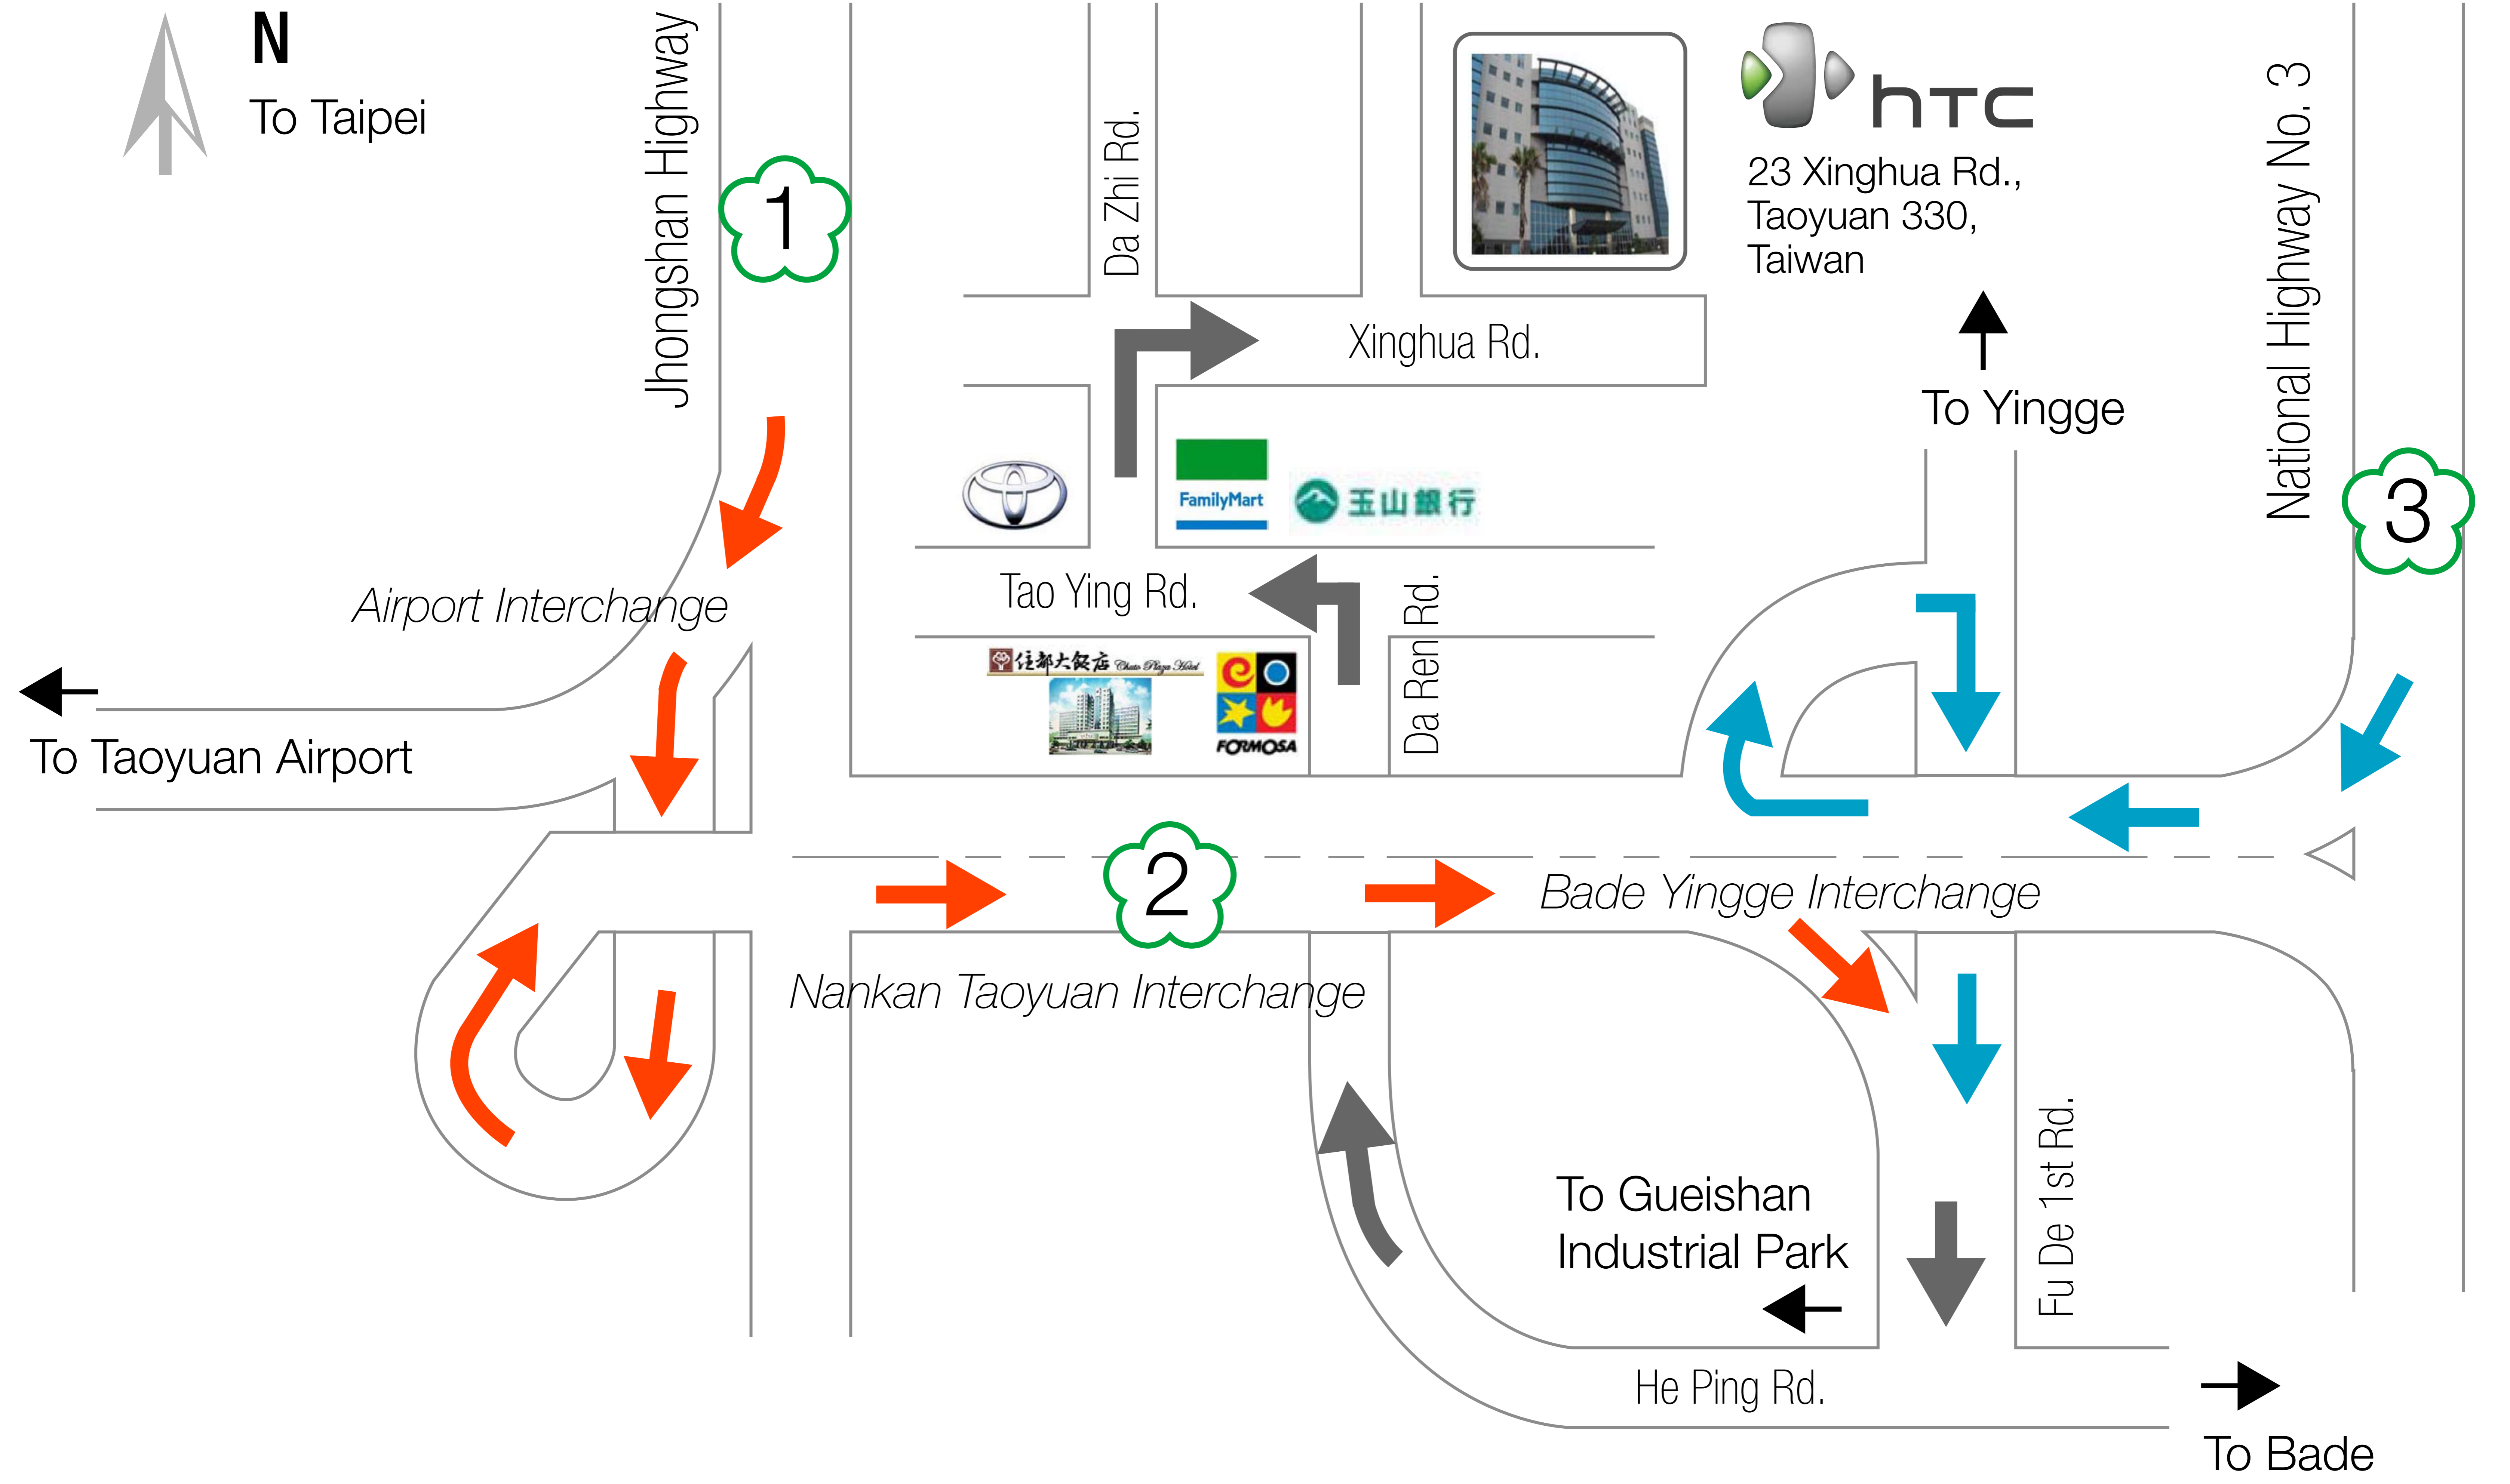

MAP & DIRECTION

Directions:

-  Exit Airport interchange from Jhongsan Highway (No.1 Highway).
-  Exit Bade Yingge interchange from No. 3 Highway.

-  Go on He Ping Rd.
Turn left on Tao Ying Rd.
Turn right on Da Zhi Rd.
Turn right on Xinghua Rd.