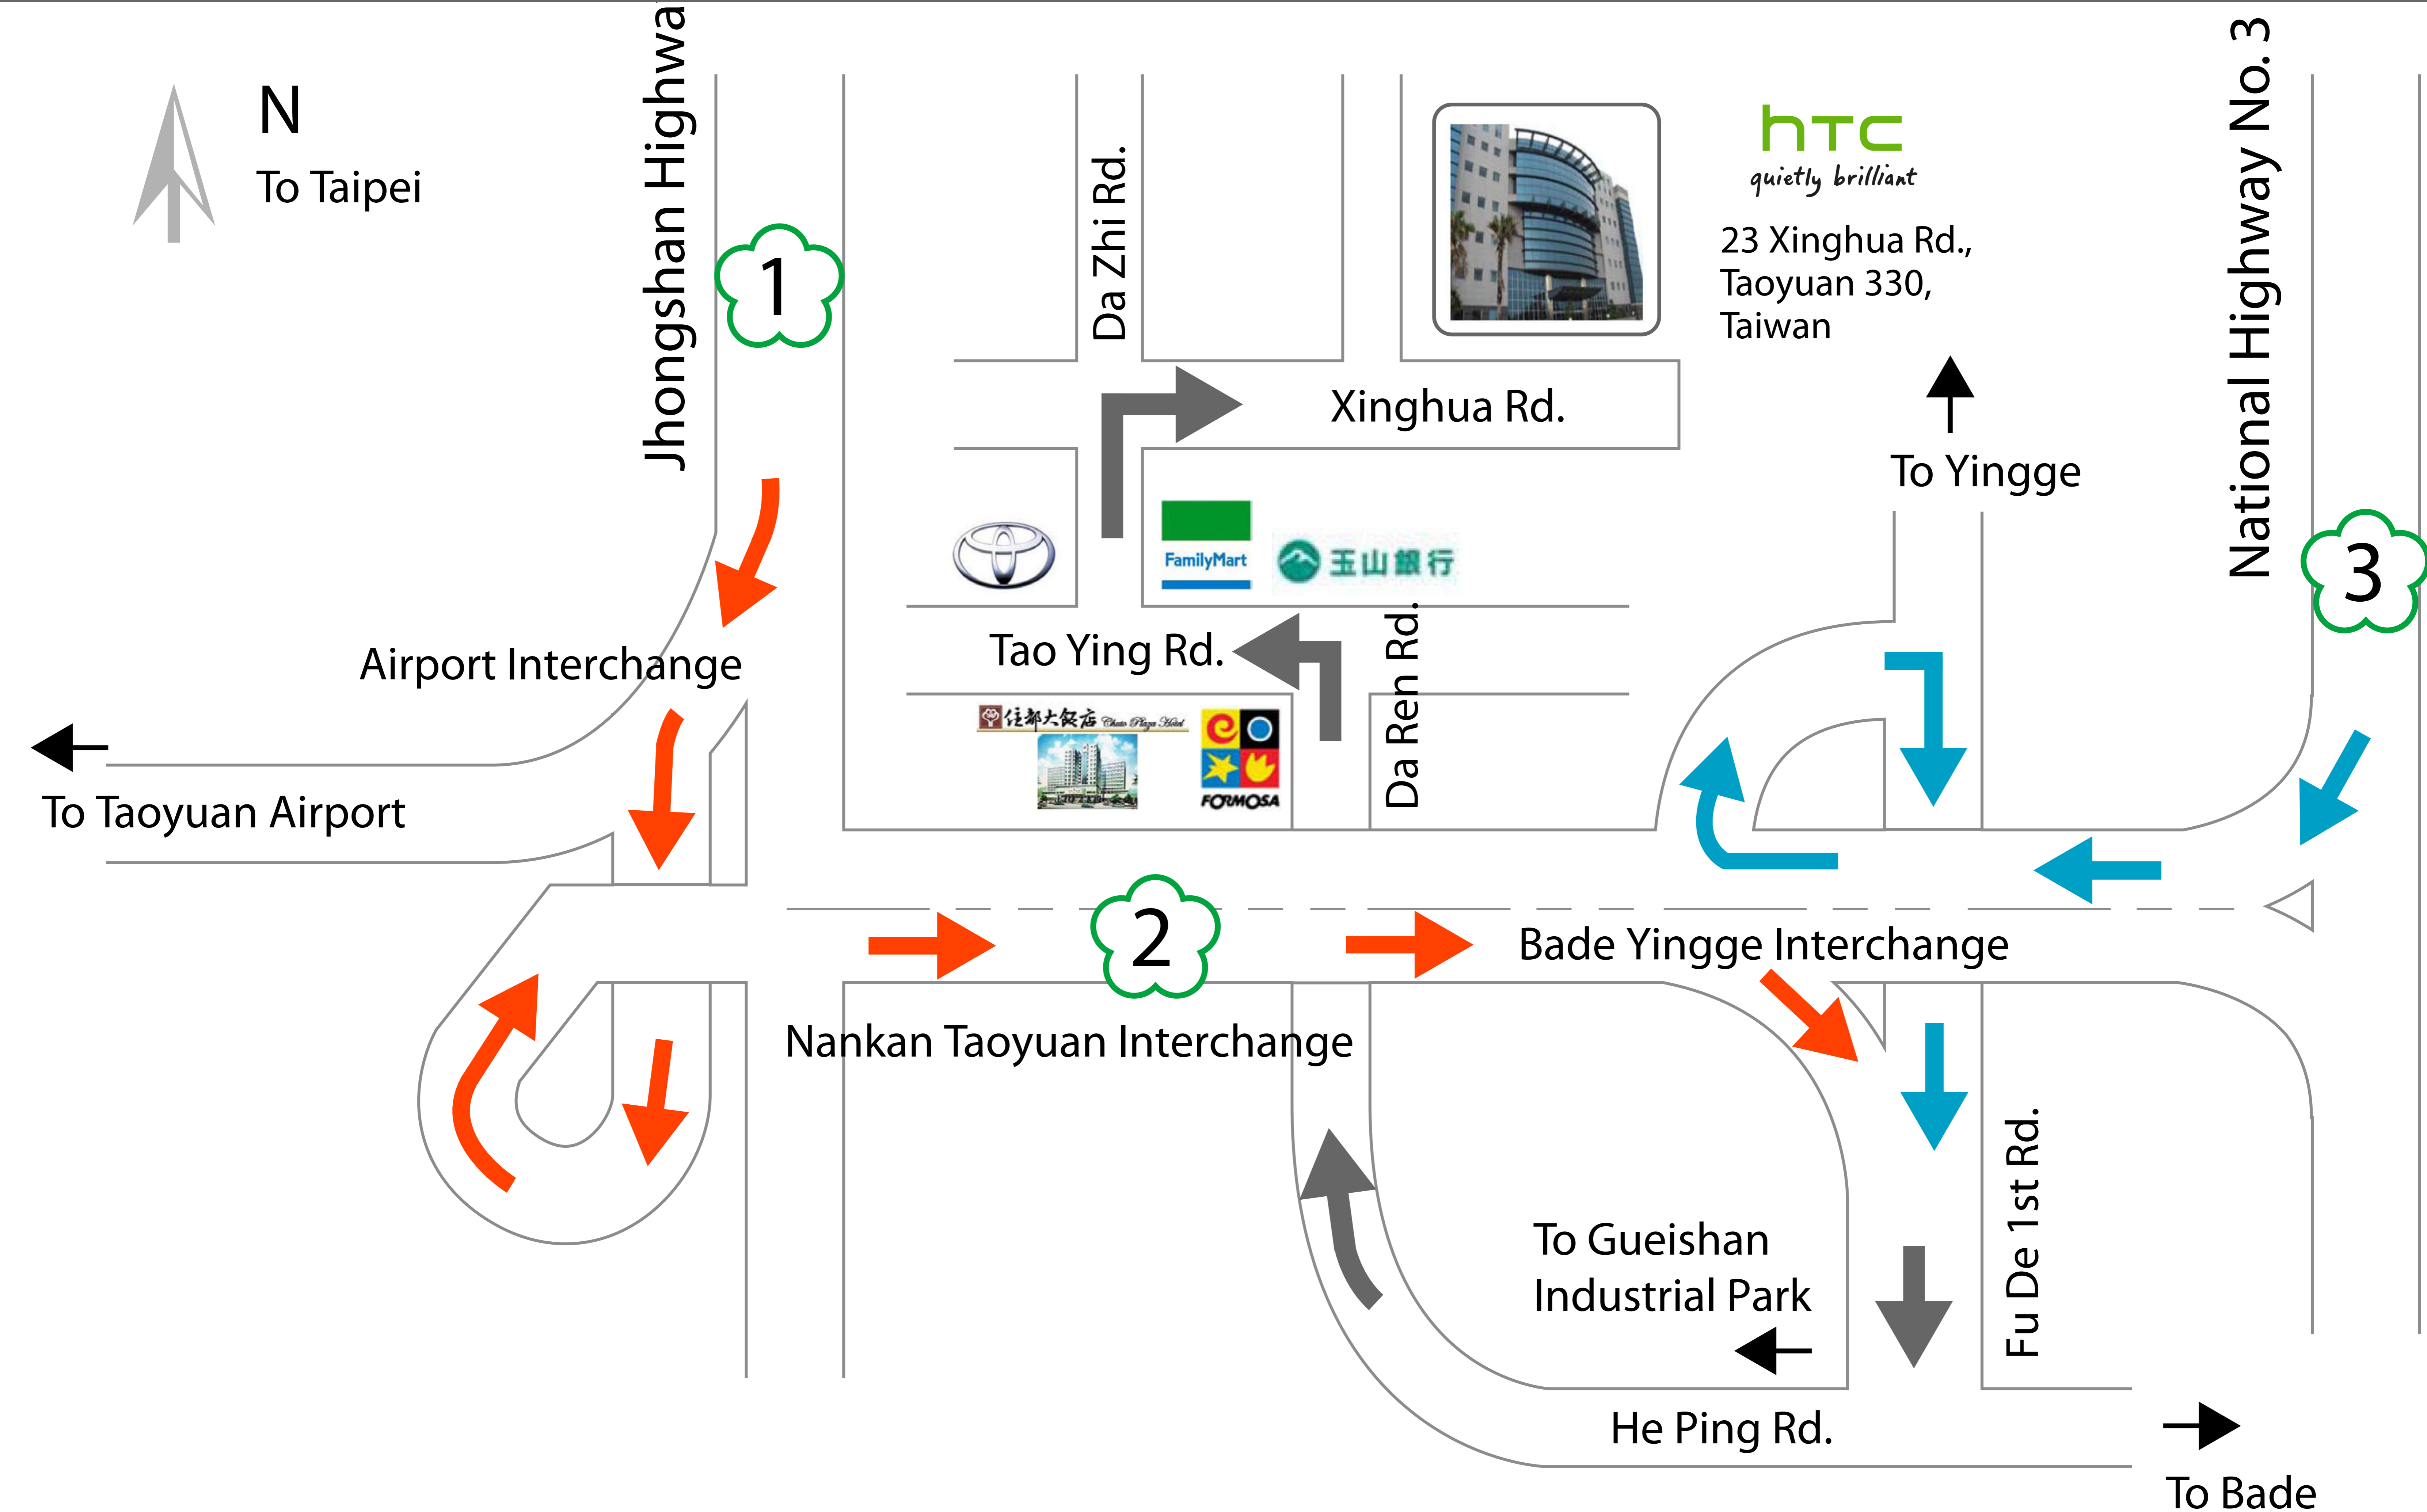

MAP & DIRECTION

Directions:

-  Exit Airport interchange from Jhongsan Highway (No.1 Highway).
-  Exit Bade Yingge interchange from No. 3 Highway.

-  Go on He Ping Rd.
Turn left on Tao Ying Rd.
Turn right on Da Zhi Rd.
Turn right on Xinghua Rd.